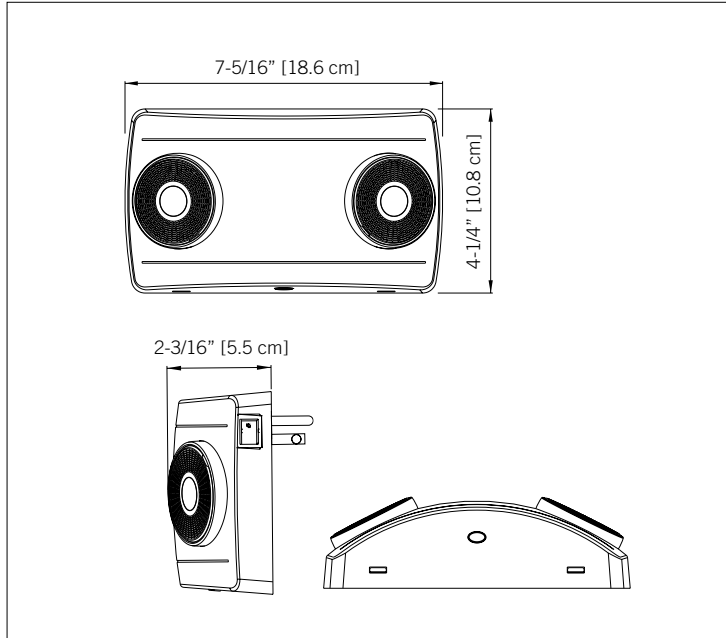

Type: _____
 Project/Location: _____
 Contractor: _____
 Prepared By: _____
 Date: _____
 Model No.: _____

new

FEATURES

- Automatically comes on when a power failure is detected
- Battery-operated portable lighting fixture for home or office
- Provides a minimum of two (2) hours of lighting when fully charged
- Two (2) adjustable 2 x 1W LED lamps provide light where needed
- Optical lens with wide beam of light for open area or pathway
- Rocking switch to power-off light when no longer needed saves battery energy

DIMENSIONS

Dimensions are approximate and subject to change.

ORDERING INFORMATION

SERIES
RLPIB= Plug-in battery powered light

EXAMPLE: RLPIB