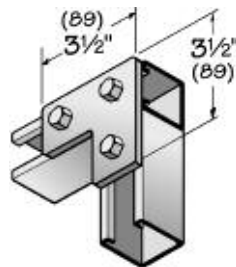

NON-METALLIC STRUT FITTINGS AND BRACKETS

NON-METALLIC CABLE TRAY & STRUT SYSTEMS

NM-SFP-1S7

NM-SFP-1S9

NM-SFP-2S

NM-SFP-3S

NM-SFP-4S

NM-SFP-5S

NM-SFP-4HTG

NM-SFP-5HTG

All fittings are 1-5/8" (41) wide and 1/4" (6) thick unless specified otherwise. All holes are 13/32" (10) diameter unless specified otherwise.

NON-METALLIC STRUT FITTINGS AND BRACKETS

Channel Spacer (for 3/8" rod)

NM-SCSP-158

All fittings are 1-5/8" (41) wide and 1/4" (6) thick unless specified otherwise. All holes are 13/32" (10) diameter unless specified otherwise.