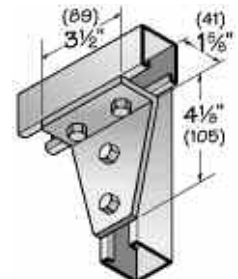

NM-SFP-4HTG

NM-SFP-5HTG

All fittings are 1-5/8" (41) wide and 1/4" (6) thick unless specified otherwise. All holes are 13/32" (10) diameter unless specified otherwise.

NON-METALLIC STRUT FITTINGS AND BRACKETS

NON-METALLIC CABLE TRAY & STRUT SYSTEMS

NM-SFP-6HTG

NM-SFP-7HXG

NM-SFP-3VL

NM-SFP-4VL

NM-SFP-4VLD

NM-SFP-4VGL

NM-SFP-4VGR

Channel Spacer (for 3/8" rod)

NM-SCSP-158

All fittings are 1-5/8" (41) wide and 1/4" (6) thick unless specified otherwise. All holes are 13/32" (10) diameter unless specified otherwise.