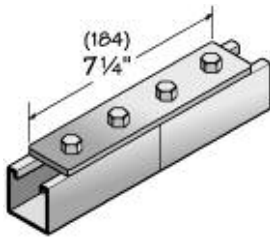

NON-METALLIC STRUT FITTINGS AND BRACKETS

NON-METALLIC CABLE TRAY & STRUT SYSTEMS

NM-SFP-1S7

NM-SFP-1S9

NM-SFP-2S

NM-SFP-3S

NM-SFP-4S

NM-SFP-5S

NM-SFP-4HTG

NM-SFP-5HTG

All fittings are 1-5/8" (41) wide and 1/4" (6) thick unless specified otherwise. All holes are 13/32" (10) diameter unless specified otherwise.

NON-METALLIC STRUT FITTINGS AND BRACKETS

Channel Spacer (for 3/8" rod)

NM-SCSP-158

All fittings are 1-5/8" (41) wide and 1/4" (6) thick unless specified otherwise. All holes are 13/32" (10) diameter unless specified otherwise.