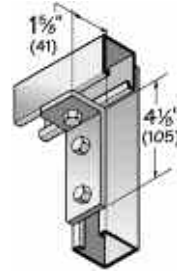

NM-SFP-3VL