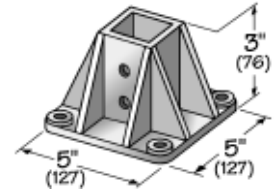

NM-SFP-4HTG

NM-SFP-5HTG

All fittings are 1-5/8" (41) wide and 1/4" (6) thick unless specified otherwise. All holes are 13/32" (10) diameter unless specified otherwise.

NON-METALLIC STRUT FITTINGS AND BRACKETS

NM-SFP-4VTG

NM-SFP-3CB

Window Clamp

NM-SWC-158

Double Base

NM-SSV-DBASE

Single Base

NM-SSV-SBASE

Channel Spacer (for 3/8" rod)

NM-SCSP-158

All fittings are 1-5/8" (41) wide and 1/4" (6) thick unless specified otherwise. All holes are 13/32" (10) diameter unless specified otherwise.