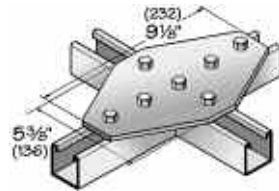

NON-METALLIC STRUT FITTINGS AND BRACKETS

NON-METALLIC CABLE TRAY & STRUT SYSTEMS

NM-SWC-158

Double Base

NM-SSV-DBASE

Single Base

NM-SSV-SBASE

NM-SCSP-158

All fittings are 1-5/8" (41) wide and 1/4" (6) thick unless specified otherwise. All holes are 13/32" (10) diameter unless specified otherwise.