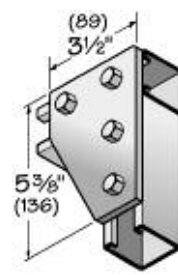

NM-SFP-4HCG