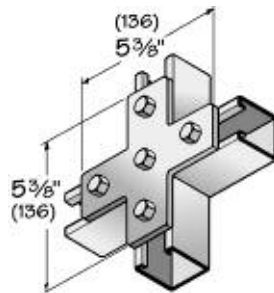

NM-SFP-5S

NM-SFP-5HX