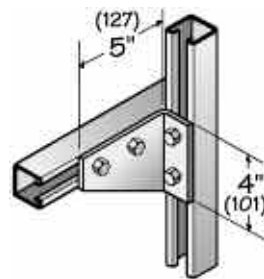

NM-SFP-4HTG

NM-SFP-5HTG

All fittings are 1-5/8" (41) wide and 1/4" (6) thick unless specified otherwise. All holes are 13/32" (10) diameter unless specified otherwise.

NON-METALLIC STRUT FITTINGS AND BRACKETS

NON-METALLIC CABLE TRAY & STRUT SYSTEMS

NM-SFP-6HTG

NM-SFP-7HXG

NM-SFP-3VL

NM-SFP-4VL

NM-SFP-4VLD

NM-SFP-4VGL

NM-SFP-4VGR

Channel Spacer (for 3/8" rod)

NM-SCSP-158

All fittings are 1-5/8" (41) wide and 1/4" (6) thick unless specified otherwise. All holes are 13/32" (10) diameter unless specified otherwise.