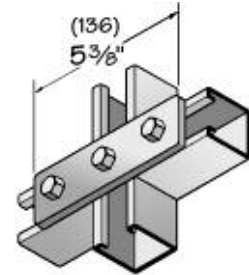

NON-METALLIC STRUT FITTINGS AND BRACKETS

NON-METALLIC CABLE TRAY & STRUT SYSTEMS

NM-SFP-1S7

NM-SFP-1S9

NM-SFP-2S

NM-SFP-3S

NM-SFP-4S

NM-SFP-5S

NM-SFP-4HTG

NM-SFP-5HTG

All fittings are 1-5/8" (41) wide and 1/4" (6) thick unless specified otherwise. All holes are 13/32" (10) diameter unless specified otherwise.

NON-METALLIC STRUT FITTINGS AND BRACKETS

Channel Spacer (for 3/8" rod)

NM-SCSP-158

All fittings are 1-5/8" (41) wide and 1/4" (6) thick unless specified otherwise. All holes are 13/32" (10) diameter unless specified otherwise.