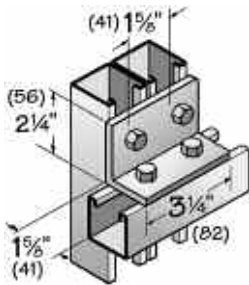

NM-SFP-4HTG

NM-SFP-5HTG

All fittings are 1-5/8" (41) wide and 1/4" (6) thick unless specified otherwise. All holes are 13/32" (10) diameter unless specified otherwise.

NON-METALLIC STRUT FITTINGS AND BRACKETS

NON-METALLIC CABLE TRAY & STRUT SYSTEMS

NM-SFP-6HTG

NM-SFP-7HXG

NM-SFP-3VL

NM-SFP-4VL

NM-SFP-4VLD

NM-SFP-4VGL

NM-SFP-4VGR

Channel Spacer (for 3/8" rod)

NM-SCSP-158

All fittings are 1-5/8" (41) wide and 1/4" (6) thick unless specified otherwise. All holes are 13/32" (10) diameter unless specified otherwise.