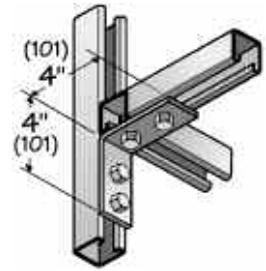

NM-SFP-4HTG

NM-SFP-5HTG

All fittings are 1-5/8" (41) wide and 1/4" (6) thick unless specified otherwise. All holes are 13/32" (10) diameter unless specified otherwise.

NON-METALLIC STRUT FITTINGS AND BRACKETS

NON-METALLIC CABLE TRAY & STRUT SYSTEMS

NM-SFP-6HTG

NM-SFP-7HXG

NM-SFP-3VL

NM-SFP-4VL

NM-SFP-4VLD

NM-SFP-4VGL

NM-SFP-4VGR

Channel Spacer (for 3/8" rod)

NM-SCSP-158

All fittings are 1-5/8" (41) wide and 1/4" (6) thick unless specified otherwise. All holes are 13/32" (10) diameter unless specified otherwise.