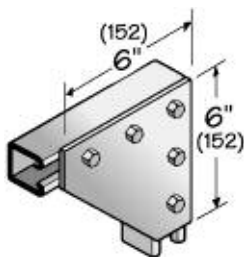

NM-SFP-5HCG