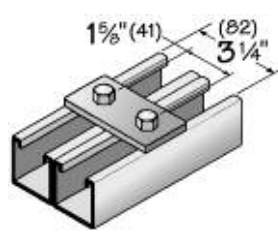

NON-METALLIC STRUT FITTINGS AND BRACKETS

NON-METALLIC CABLE TRAY & STRUT SYSTEMS

NM-SFP-1S7

NM-SFP-1S9

NM-SFP-2S

NM-SFP-3S

NM-SFP-4S

NM-SFP-5S

NM-SFP-4HTG

NM-SFP-5HTG

All fittings are 1-5/8" (41) wide and 1/4" (6) thick unless specified otherwise. All holes are 13/32" (10) diameter unless specified otherwise.

NON-METALLIC STRUT FITTINGS AND BRACKETS

Channel Spacer (for 3/8" rod)

NM-SCSP-158

All fittings are 1-5/8" (41) wide and 1/4" (6) thick unless specified otherwise. All holes are 13/32" (10) diameter unless specified otherwise.