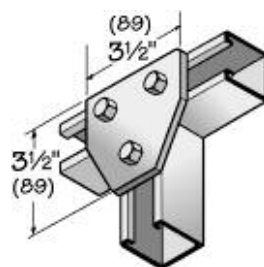

NM-SFP-3HTG