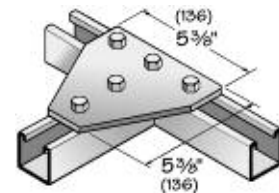

NM-SFP-4HTG

NM-SFP-5HTG

All fittings are 1-5/8" (41) wide and 1/4" (6) thick unless specified otherwise. All holes are 13/32" (10) diameter unless specified otherwise.

NON-METALLIC STRUT FITTINGS AND BRACKETS