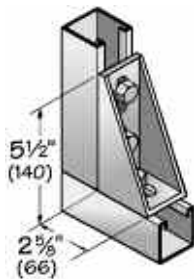

NM-SFP-3CB