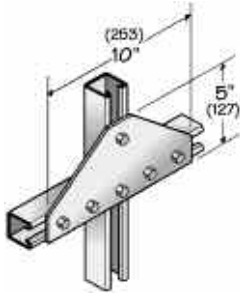

NON-METALLIC STRUT FITTINGS AND BRACKETS

NON-METALLIC CABLE TRAY & STRUT SYSTEMS

NM-SFP-6HTG