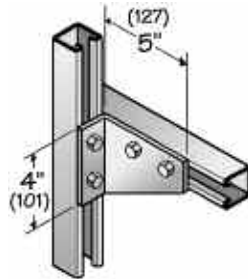

NM-SFP-4HTG

NM-SFP-5HTG

All fittings are 1-5/8" (41) wide and 1/4" (6) thick unless specified otherwise. All holes are 13/32" (10) diameter unless specified otherwise.

NON-METALLIC STRUT FITTINGS AND BRACKETS

NON-METALLIC CABLE TRAY & STRUT SYSTEMS

NM-SFP-6HTG

NM-SFP-7HXG

NM-SFP-3VL

NM-SFP-4VL

NM-SFP-4VLD

NM-SFP-4VGL

NM-SFP-4VGR

Channel Spacer (for 3/8" rod)

NM-SCSP-158

All fittings are 1-5/8" (41) wide and 1/4" (6) thick unless specified otherwise. All holes are 13/32" (10) diameter unless specified otherwise.