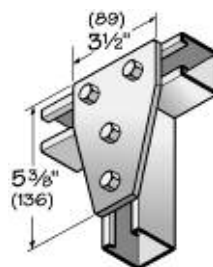

NM-SFP-4HTG

NM-SFP-5HTG

All fittings are 1-5/8" (41) wide and 1/4" (6) thick unless specified otherwise. All holes are 13/32" (10) diameter unless specified otherwise.

NON-METALLIC STRUT FITTINGS AND BRACKETS

Channel Spacer (for 3/8" rod)

NM-SCSP-158

All fittings are 1-5/8" (41) wide and 1/4" (6) thick unless specified otherwise. All holes are 13/32" (10) diameter unless specified otherwise.