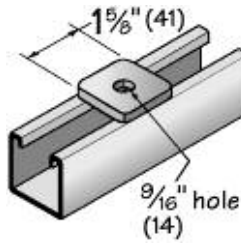

NON-METALLIC STRUT FITTINGS AND BRACKETS

NON-METALLIC CABLE TRAY & STRUT SYSTEMS

NM-SFP-1S7

NM-SFP-1S9

NM-SFP-2S

NM-SFP-3S

NM-SFP-4S

NM-SFP-5S

NM-SFP-4HTG

NM-SFP-5HTG

All fittings are 1-5/8" (41) wide and 1/4" (6) thick unless specified otherwise. All holes are 13/32" (10) diameter unless specified otherwise.

NON-METALLIC STRUT FITTINGS AND BRACKETS

Channel Spacer (for 3/8" rod)

NM-SCSP-158

All fittings are 1-5/8" (41) wide and 1/4" (6) thick unless specified otherwise. All holes are 13/32" (10) diameter unless specified otherwise.