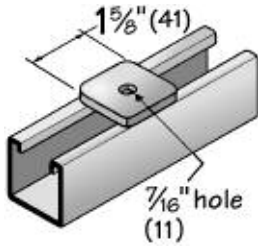

NON-METALLIC STRUT FITTINGS AND BRACKETS

NON-METALLIC CABLE TRAY & STRUT SYSTEMS

NM-SFP-1S7

NM-SFP-1S9

NM-SFP-2S

NM-SFP-3S

NM-SFP-4S

NM-SFP-5S

NM-SFP-4HTG

NM-SFP-5HTG

All fittings are 1-5/8" (41) wide and 1/4" (6) thick unless specified otherwise. All holes are 13/32" (10) diameter unless specified otherwise.

NON-METALLIC STRUT FITTINGS AND BRACKETS

Channel Spacer (for 3/8" rod)

NM-SCSP-158

All fittings are 1-5/8" (41) wide and 1/4" (6) thick unless specified otherwise. All holes are 13/32" (10) diameter unless specified otherwise.