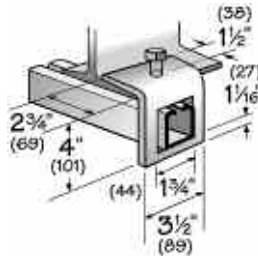

Window Clamp

NM-SWC-158