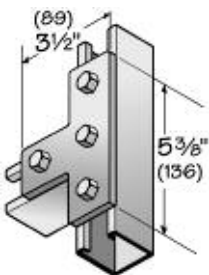

NM-SFP-4S

NM-SFP-4HT