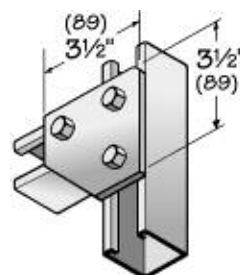

NM-SFP-3HCG