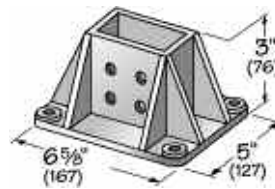

NM-SFP-4VTG

NM-SFP-3CB

Window Clamp

NM-SWC-158

Double Base

NM-SSV-DBASE

Single Base

NM-SSV-SBASE

Channel Spacer (for 3/8" rod)

NM-SCSP-158

All fittings are 1-5/8" (41) wide and 1/4" (6) thick unless specified otherwise. All holes are 13/32" (10) diameter unless specified otherwise.