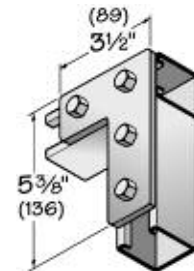

NM-SFP-4HL