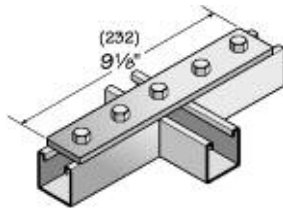

NON-METALLIC STRUT FITTINGS AND BRACKETS

NON-METALLIC CABLE TRAY & STRUT SYSTEMS

NM-SFP-1S7

NM-SFP-1S9

NM-SFP-2S

NM-SFP-3S

NM-SFP-4S

NM-SFP-5S

NM-SFP-4HTG

NM-SFP-5HTG

All fittings are 1-5/8" (41) wide and 1/4" (6) thick unless specified otherwise. All holes are 13/32" (10) diameter unless specified otherwise.

NON-METALLIC STRUT FITTINGS AND BRACKETS