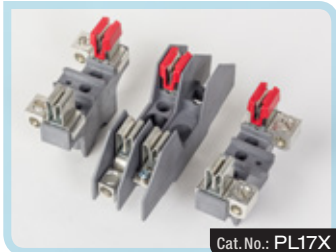

- 10 shrouds
- 10 neutral lugs
- 10 bond lugs
- 10 set screws

Save time

Save money

Easy to reorder replacement parts

Thomas & Betts. Your best connection for innovative solutions.

Ready-to-install replacement block assemblies

When connector needs replacement, full block assembly is required.

Cat. No.: MO2-X-UNI

Cat. No.: PL17X

Cat. No.: BA3X

Cat. No.: BS2-XBGN-UNI

Cat. No.: BS2-X-UNI

Cat. No.: PL27-XEB

Required replacement parts

→ Easy to reorder. Simply add **-FG** to the components listed in the kit.

EACH PART
COMES IN
BAG OF
10

Cat. No.:	REPAIR KIT BQ2-V
✓	BS2027
✓	BS2611L
✓	BONDLUG2
✓	SCREW-BS2402

Cat. No.:	REPAIR KIT BS2-TCVBC
✓	BS2027
✓	BS2611L
✓	NA75Z-3
✓	SCREW-BS2402