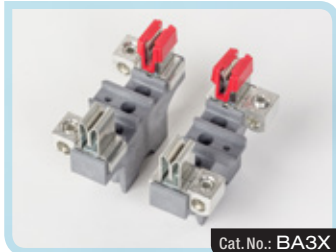

- 10 shrouds
- 10 neutral lugs
- 10 bond lugs
- 10 set screws

Save time

Save money

Easy to reorder replacement parts

Thomas & Betts. Your best connection for innovative solutions.

Ready-to-install replacement block assemblies

When connector needs replacement, full block assembly is required.

Cat. No.: MO2-X-UNI

Cat. No.: PL17X

Cat. No.: BA3X

Cat. No.: BS2-XBGN-UNI

Cat. No.: BS2-X-UNI

Cat. No.: PL27-XEB

Required replacement parts

→ Easy to reorder. Simply add **-FG** to the components listed in the kit.

EACH PART
COMES IN
BAG OF
10

Cat. No.:	REPAIR KIT BQ2-V
✓	BS2027
✓	BS2611L
✓	BONDLUG2
✓	SCREW-BS2402

Cat. No.:	REPAIR KIT BS2-TCVBC
✓	BS2027
✓	BS2611L
✓	NA75Z-3
✓	SCREW-BS2402