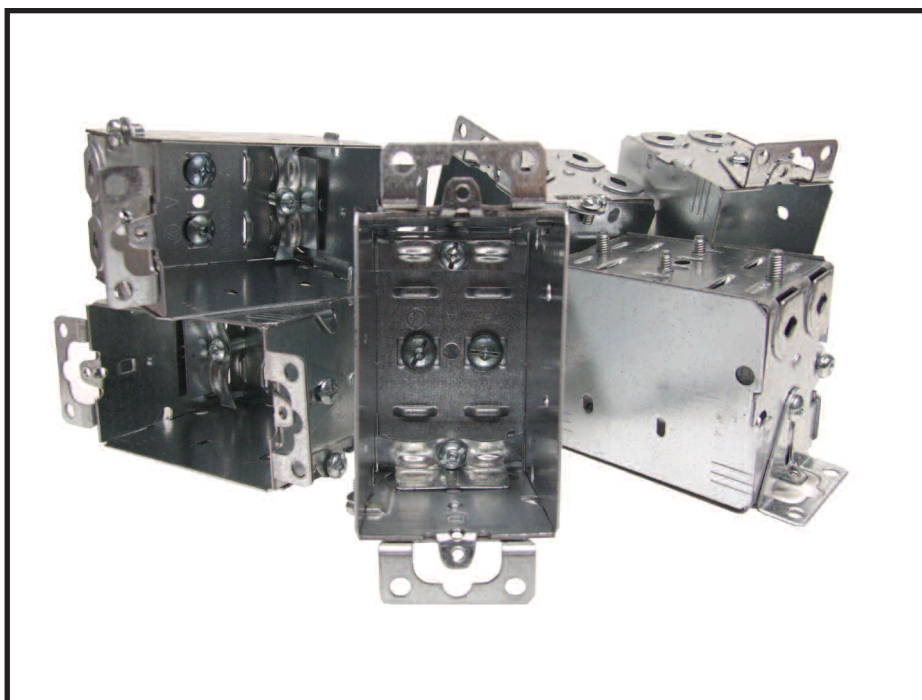

# IBERVILLE®

**New**

**Deep Rework Box**  
Perfect for conversions to Electric Heat

## BC1004-LRB

Flat sides  
facilitate  
installation  
during rework  
applications.

Makes a perfect 1-2 combination when teamed up with the Iberville **C1820DX** rework support brackets.