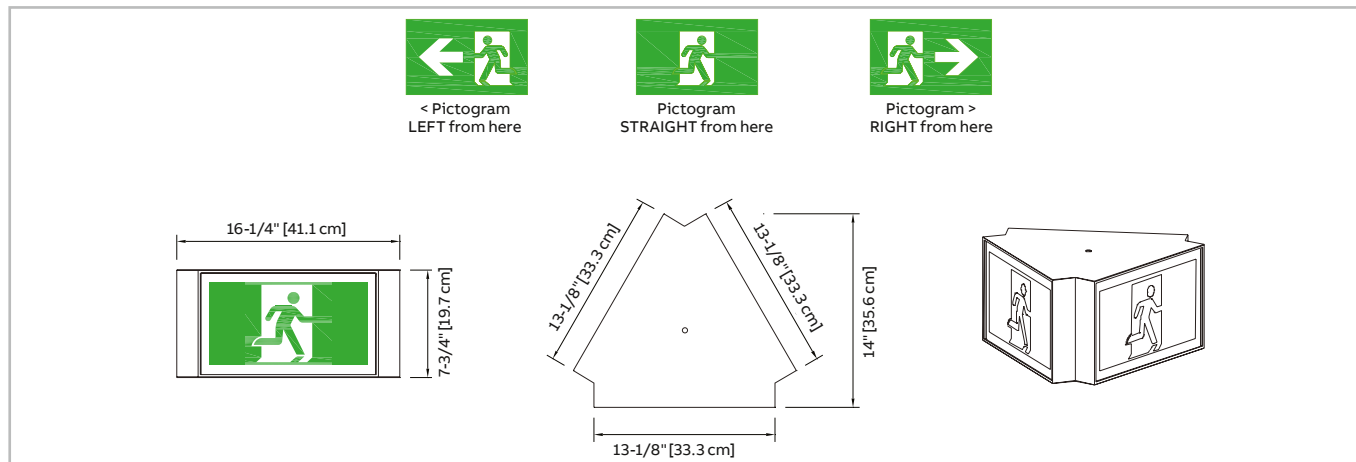

EA Triangular Series

Extruded aluminum pictogram sign

Features

- Long-life white LED light sources is warranted for ten (10) years
- Supplied standard with two pictogram films, for direction selection
- Universal AC input: two-wire 120 to 347VAC; standard DC input: two-wire 6 to 24VDC
- Energy efficient – consumes less than 2.5W in AC or DC-remote mode per face
- Easy access to wiring entry for all mounting options
- Special wording available (CSA C22.2 No. 250.0)
- Meets or exceeds CSA 22.2 No.141-15
- **Warranty details at: www.emergi-lite.ca**

Dimensions

Dimensions are approximate and subject to change.

Ordering information

Series	Faces/mounting	Colour	Voltage	Options
EA= pictogram sign	T2S= triangular 2 sided, wall and pendant mount only T3S= triangular 3 sided, pendant mount only	W= factory white	U= 120 to 347VAC; 6 to 24VDC	CL= special wording D4= arrow down 45° D9= arrow down TP= tamper-proof screws ¹ U4= arrow up 45° U9= arrow up

Example: EAT2SWUNIVTP

¹990.0119-E= tamper-proof bit (sold separately)

Typical specifications

Supply and install the **Emergi-Lite® EA Triangular Series** pictogram signs.

The equipment shall operate with universal 2-wire AC input voltage of 120 to 347VAC at less than 2.5W and universal 2-wire DC input voltage from 6 to 24VDC at less than 1.5W per face. The equipment shall be suitable for wall or pendant, or ceiling mount. The housing shall be constructed of rugged extruded aluminum. The faceplate(s) shall be constructed of extruded aluminum and shall incorporate a protective clear polycarbonate panel. Each faceplate shall come standard with two legend films for pictogram and direction selection.