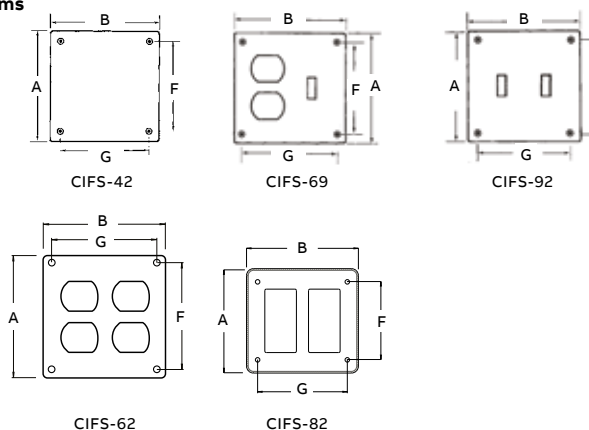

Dry location covers

Two-gang FS covers (stamped aluminum)

	Cat. no.	Description	Std. ctn.
	CIFS-42	Blank – two gang – box mount	20
	CIFS-62	Two duplex receptacles – box mount	20
	CIFS-69	One duplex receptacles, one toggle switch – box mount	20
	CIFS-82	Two gang - Decora - box mount	20
	CIFS-92	Two toggle switches – box mount	20

Three-gang FS covers (stamped aluminum)

	Cat. no.	Description	Std. ctn.
	CIFS-43	Blank – three gang – box mount	10
	CIFS-63	Three gang – duplex receptacles – box mount	10
	CIFS-83	Three gang – Decora – box mount	10
	CIFS-93	Three gang - toggle switches – box mount	10

Two-gang FS covers* (stamped aluminum)

Cat. no.	A	B	F	G
CIFS-42*	4⁵/₁₆	4⁵/₁₆	3¹/₄	3²³/₃₂
CIFS-62*	4⁵/₁₆	4⁵/₁₆	3¹/₄	3²³/₃₂
CIFS-69*	4⁵/₁₆	4⁵/₁₆	3¹/₄	3²³/₃₂
CIFS-82*	4⁵/₁₆	4⁵/₁₆	3¹/₄	3²³/₃₂
CIFS-92*	4⁵/₁₆	4⁵/₁₆	3¹/₄	3²³/₃₂

Diagrams